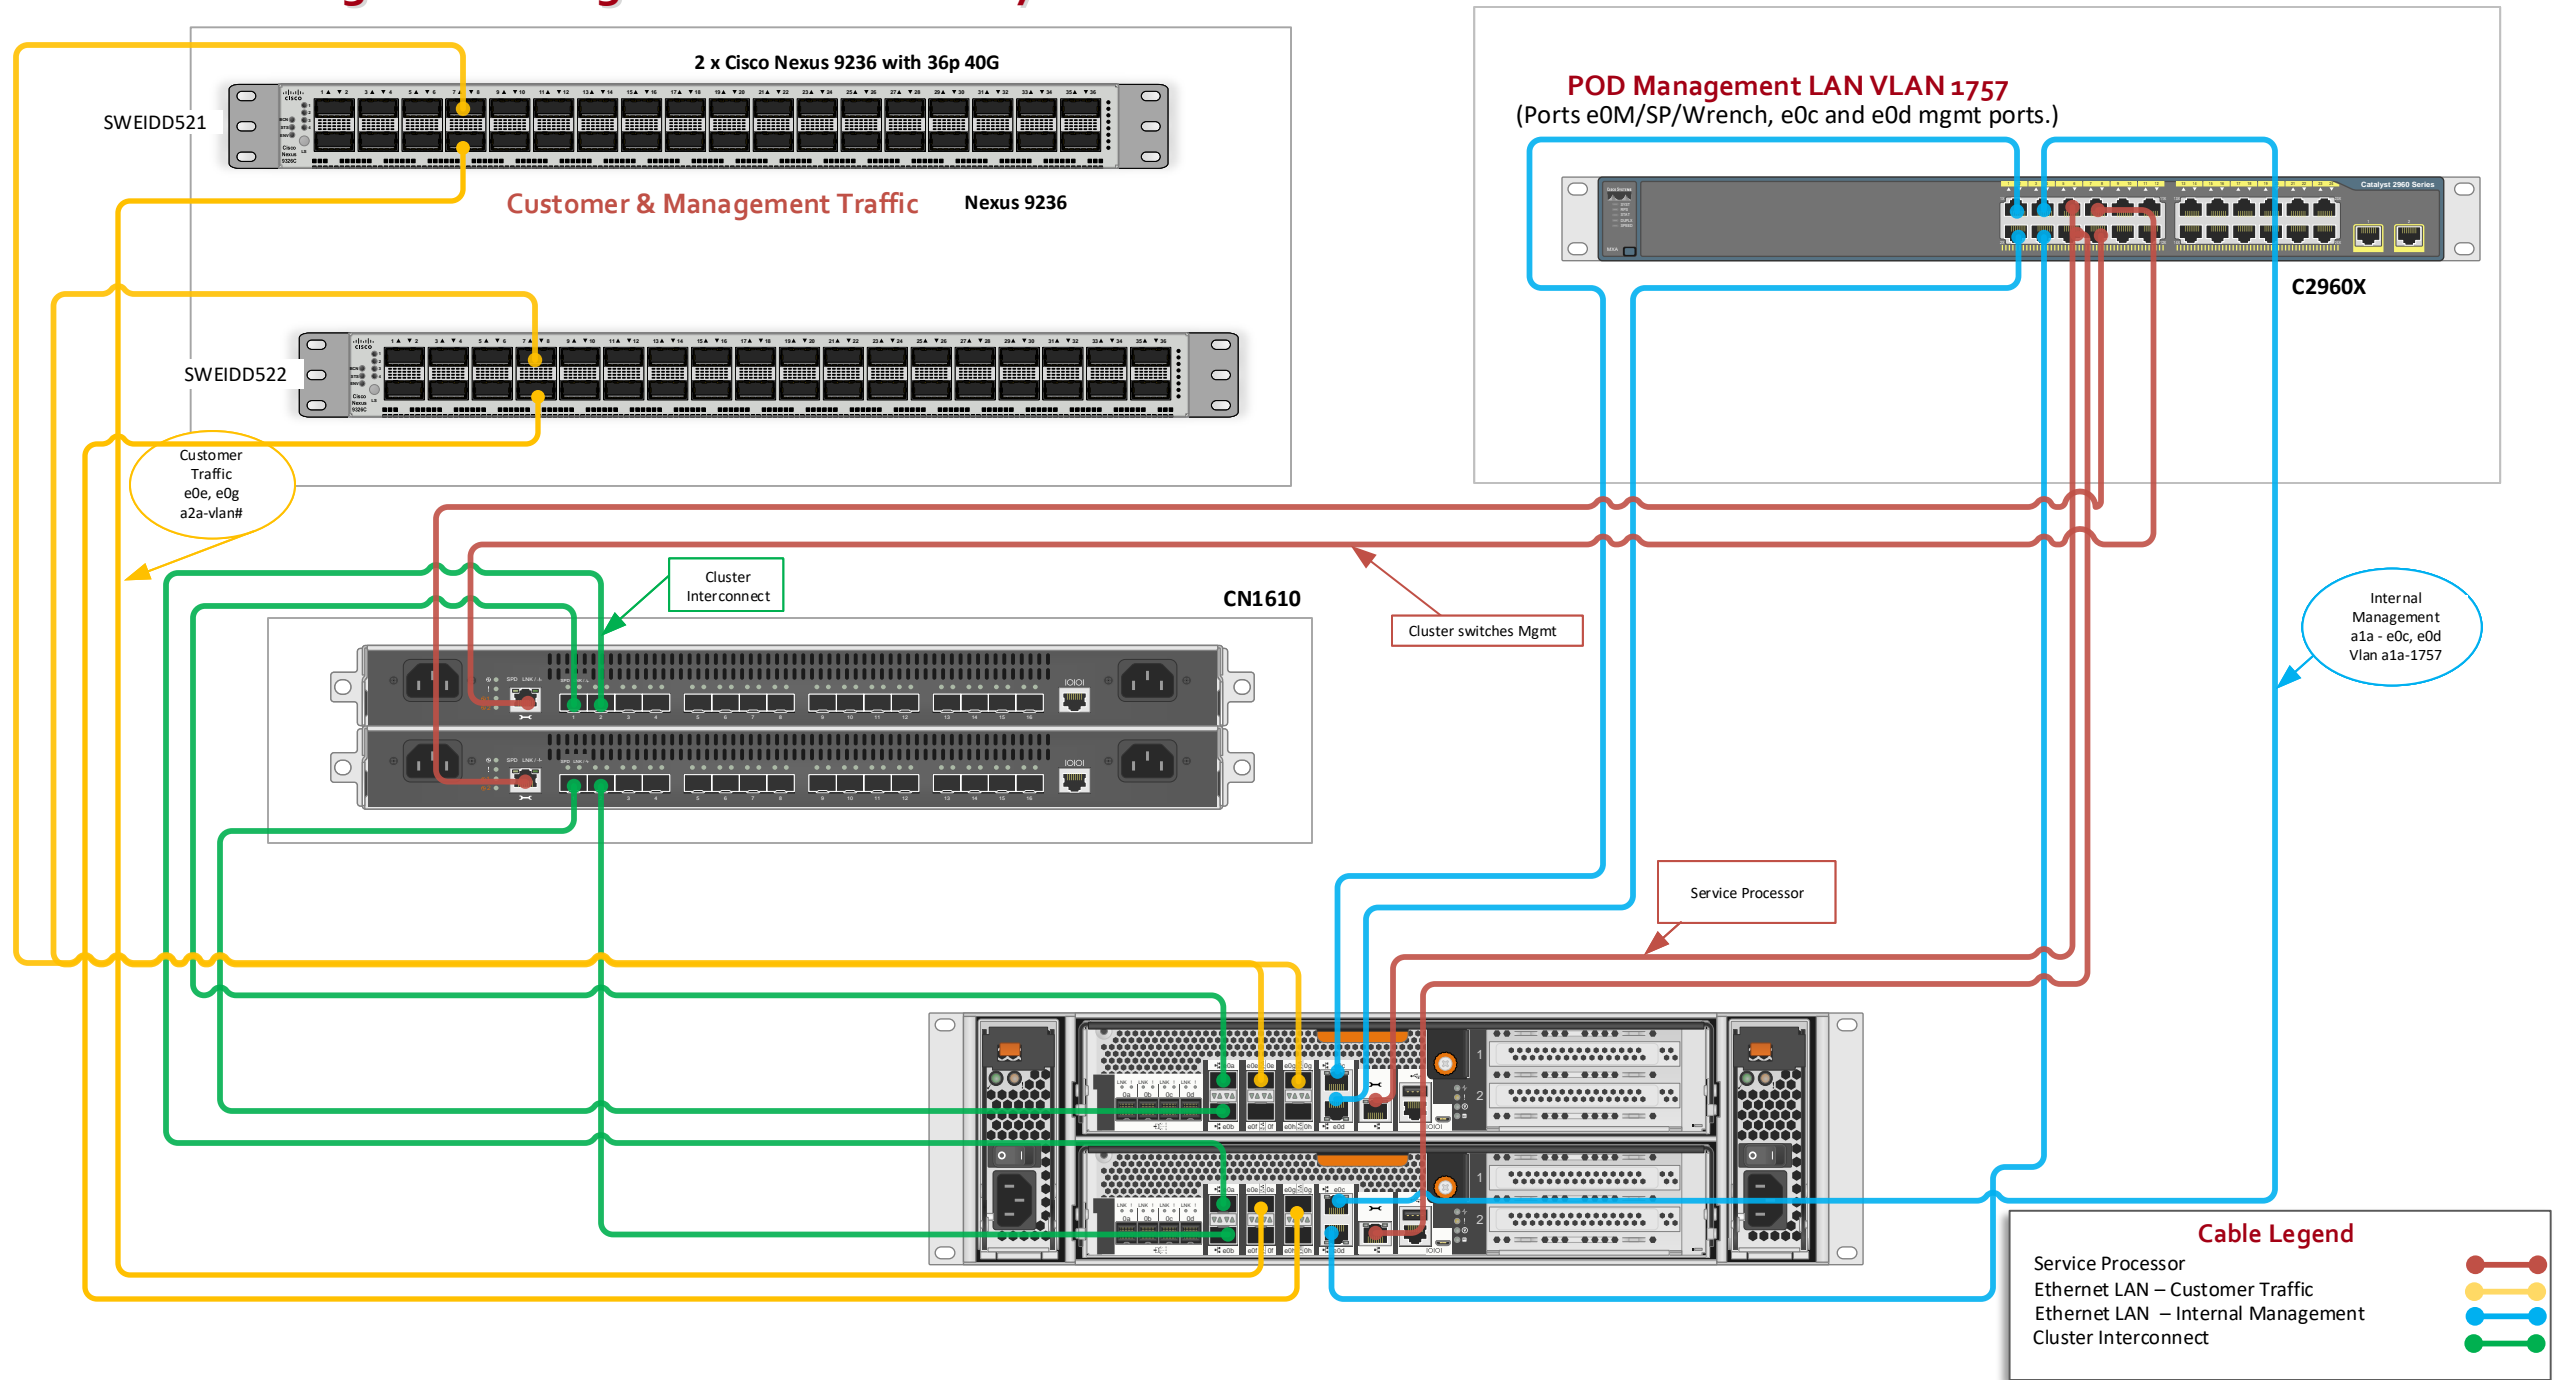

Cards slotting and Cabling – 10GBConnectivity

Cards slotting and Cabling – 40Gb Connectivity-2x40GB

Cards slotting and Cabling – 40Gb Connectivity-4x10GB