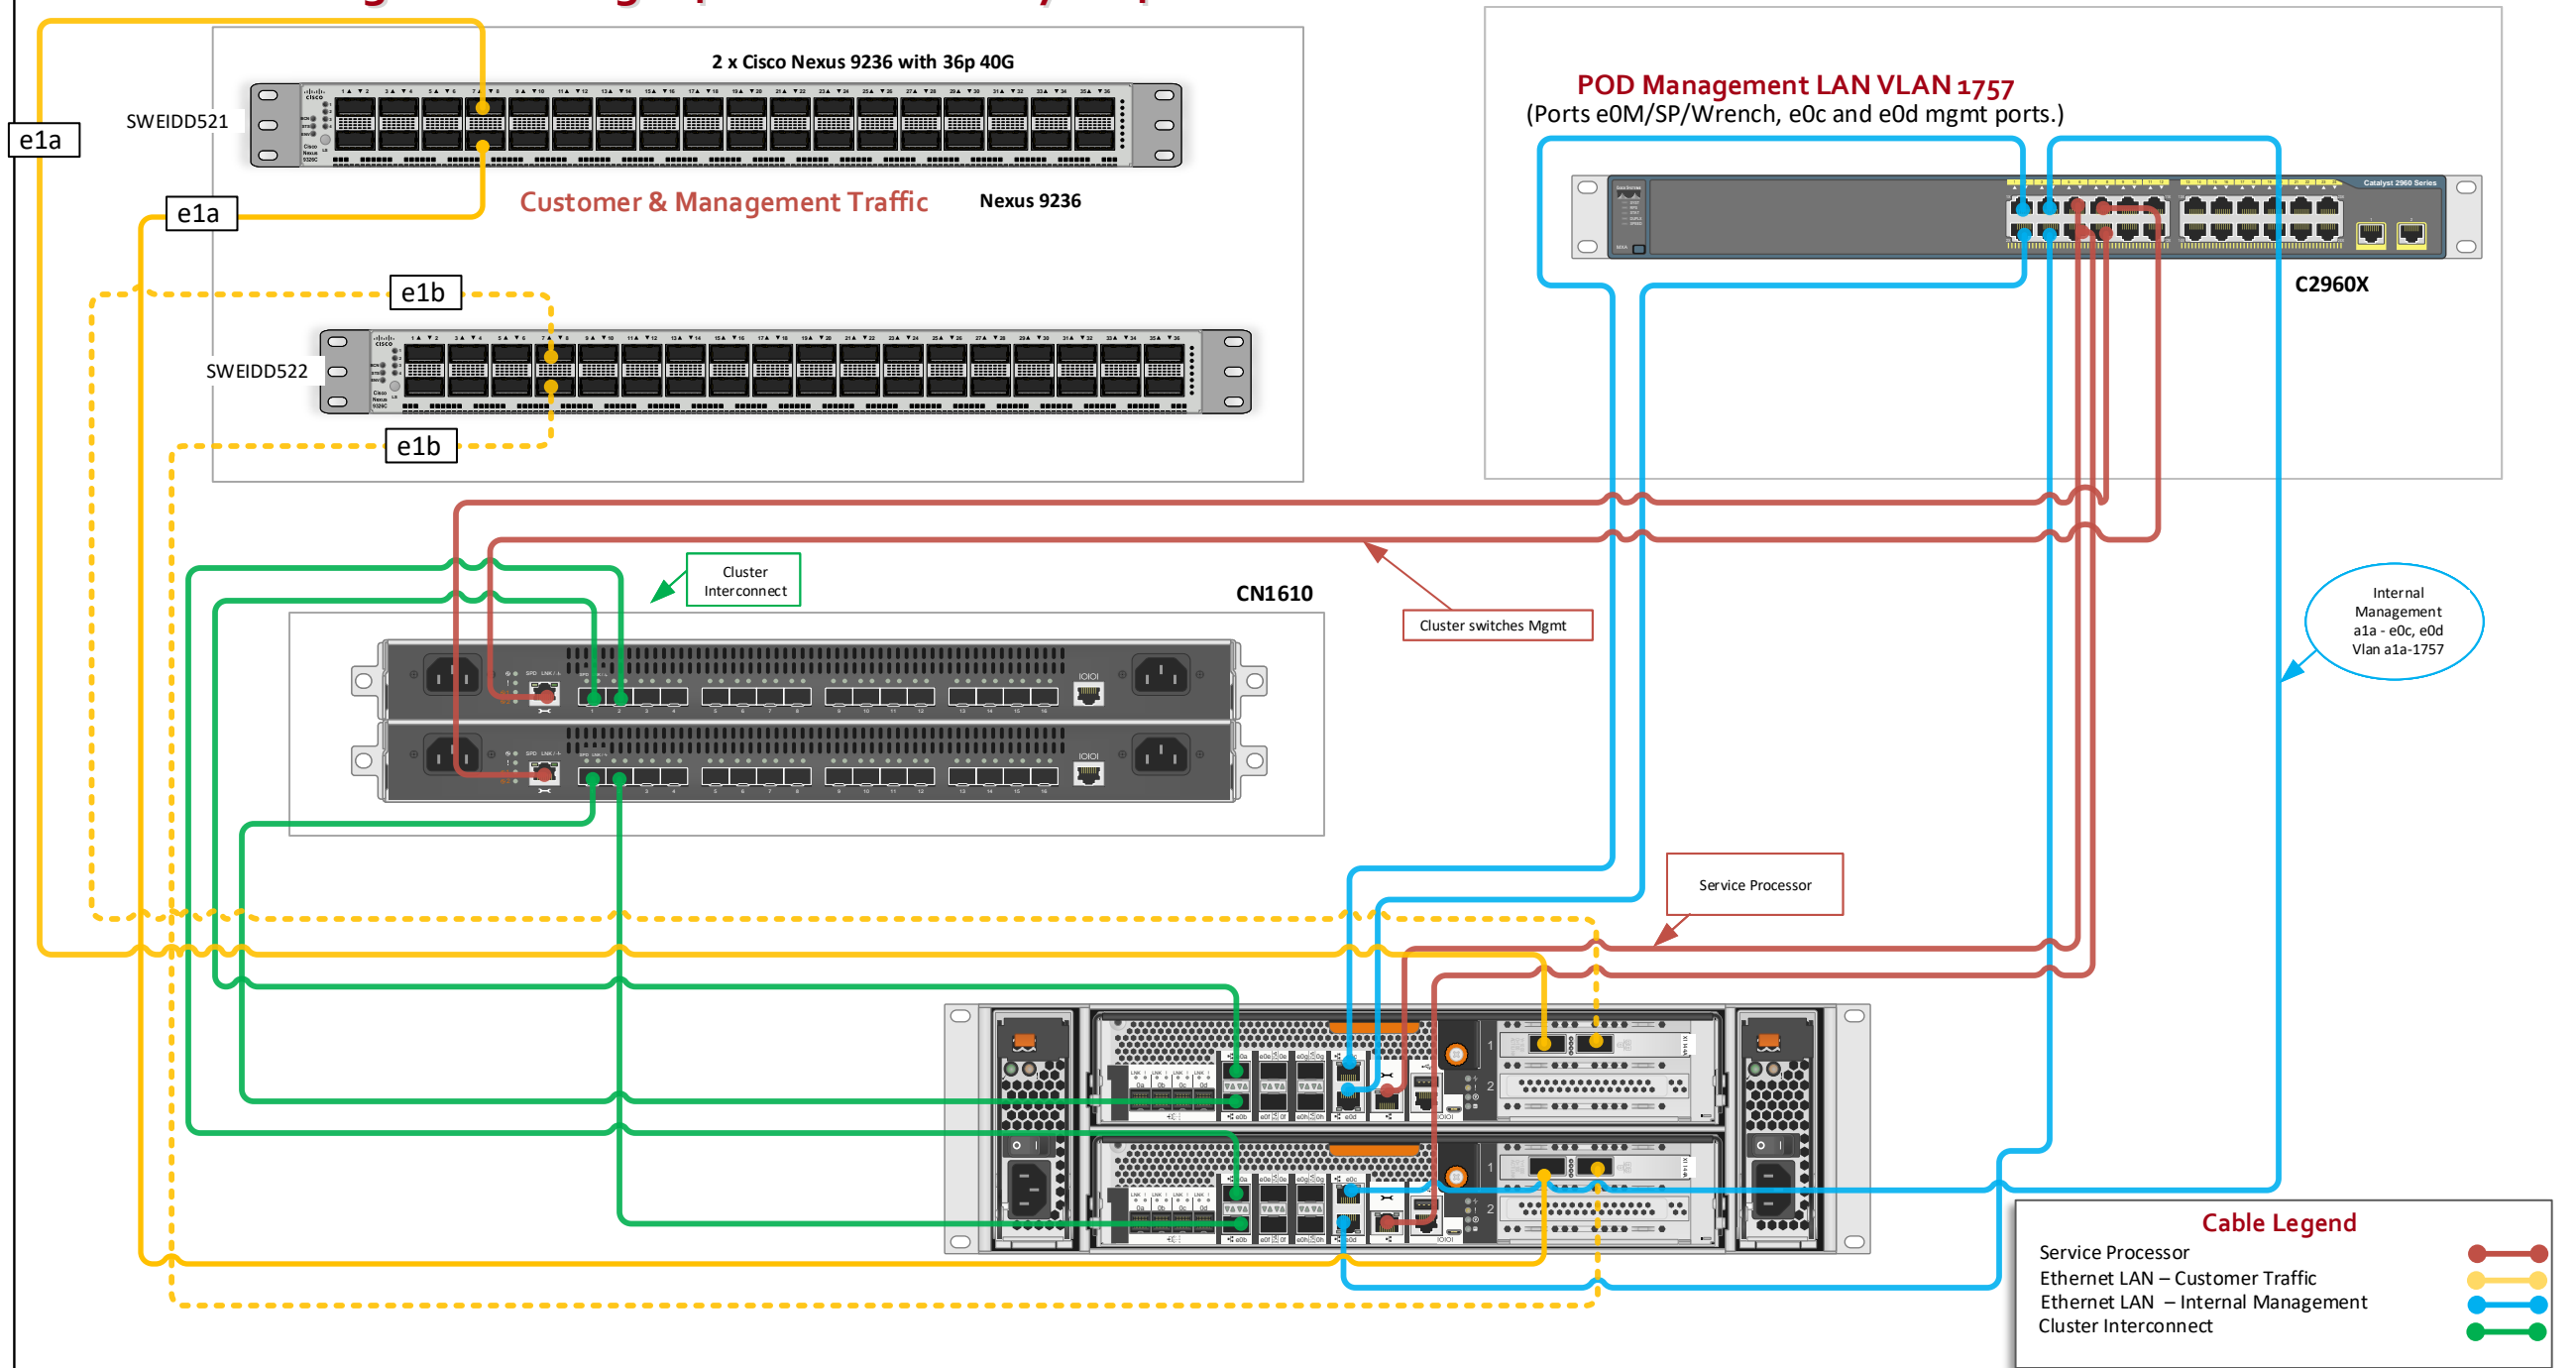

Cards slotting and Cabling – 10GBConnectivity

Cards slotting and Cabling – 40Gb Connectivity-2x40GB

Cards slotting and Cabling – 40Gb Connectivity-4x10GB